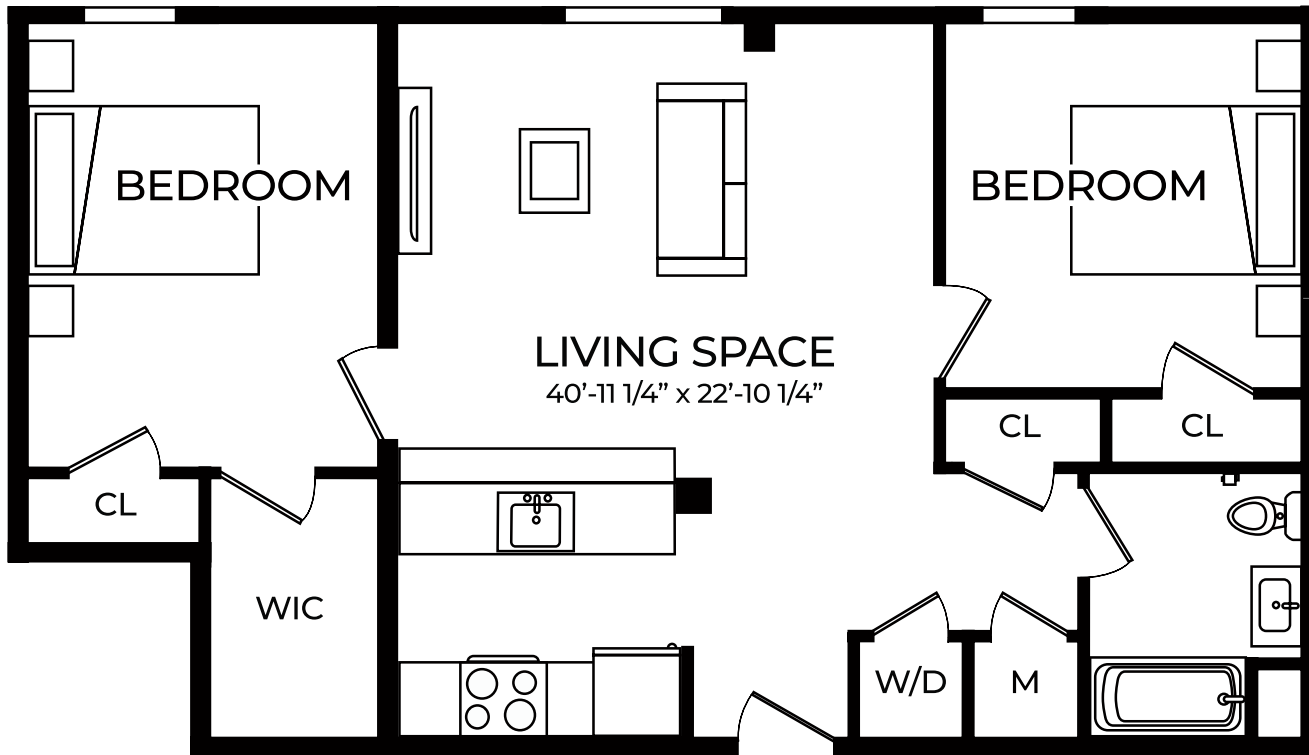

SUMMIT Orange Crossing

PEEK PROPERTIES

LINE 18

2 BEDROOMS

1 BATHROOM

950 SF

49 South Day Street
Orange, NJ 07050
PEEKCP.COM
975-736-9600