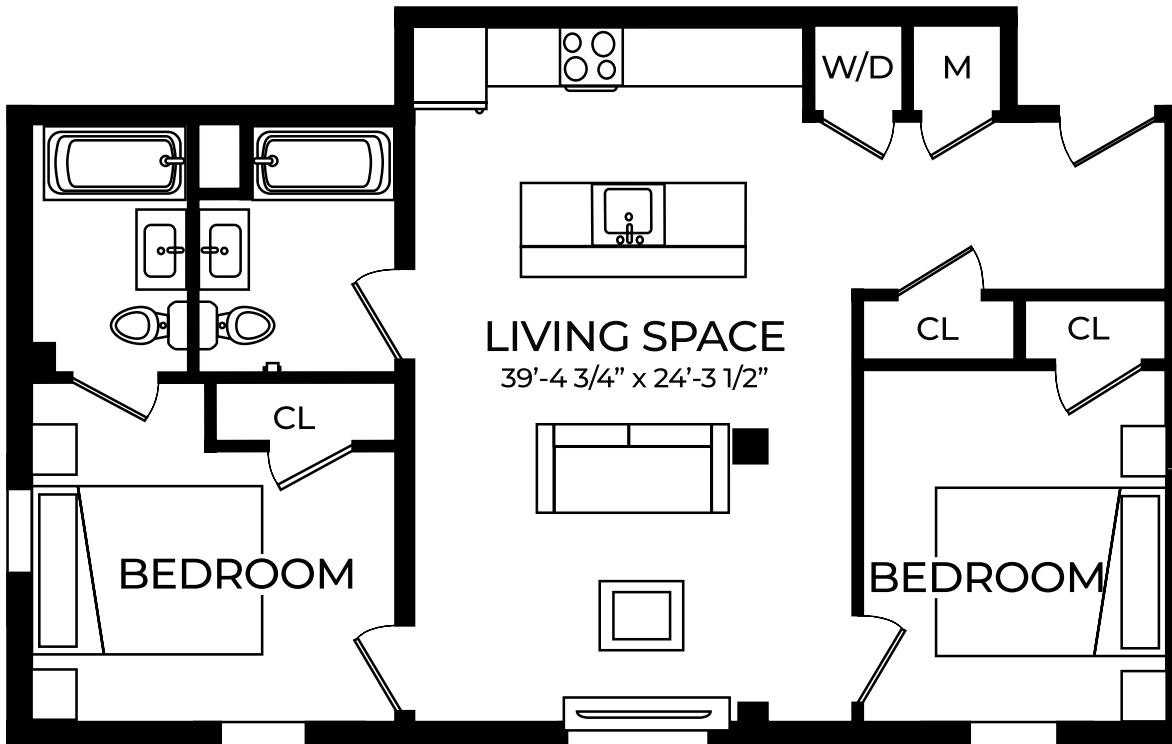

**SUMMIT Orange Crossing**

PEEK PROPERTIES

LINE 19

2 BEDROOMS

2 BATHROOMS

970 SF

49 South Day Street  
Orange, NJ 07050  
PEEKCP.COM  
973-736-9600