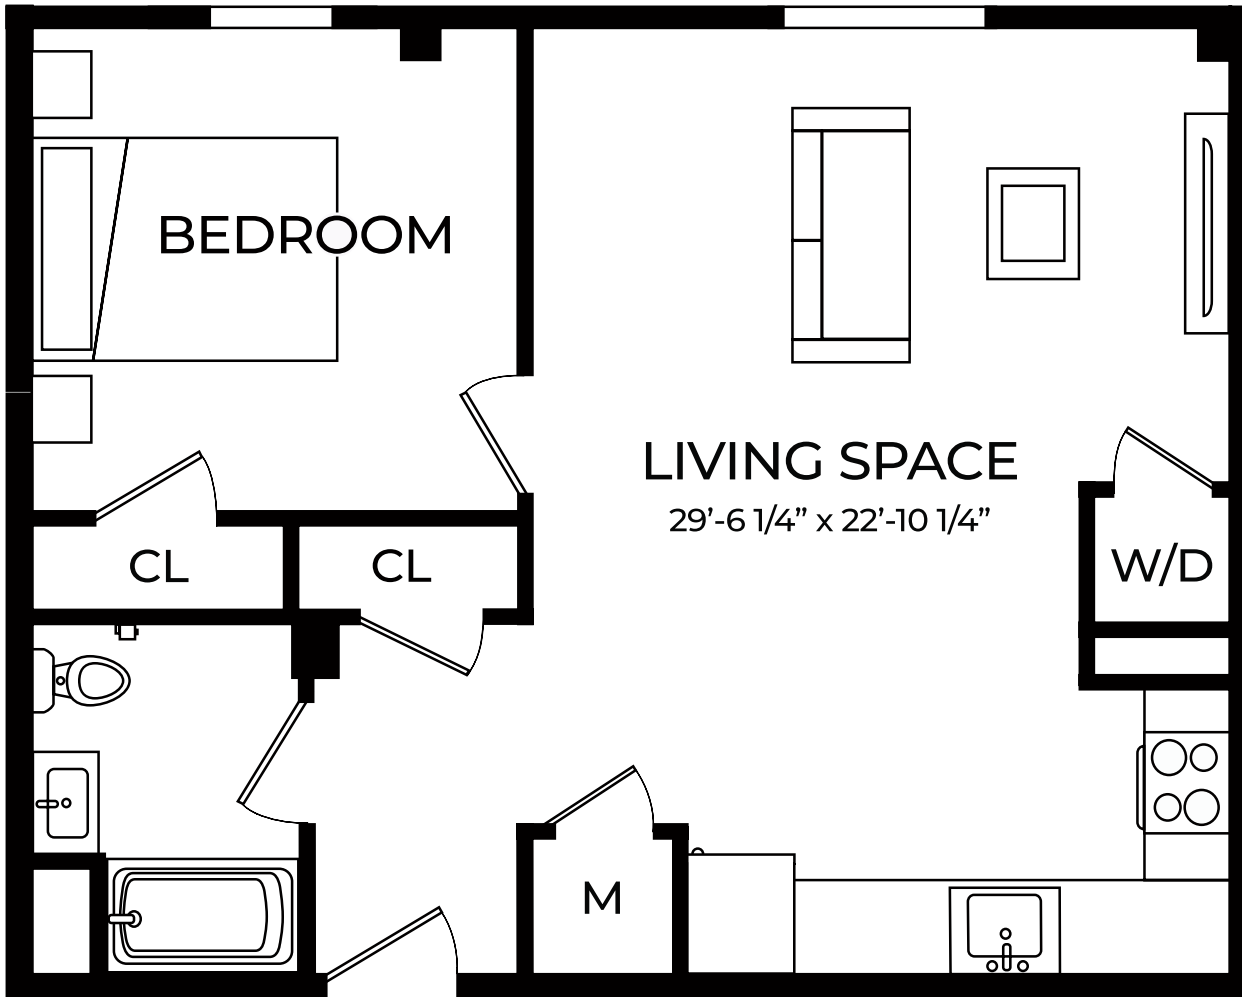

LINE 14

1 BEDROOM

1 BATHROOM

715 SF

49 South Day Street
Orange, NJ 07050
PEEKCP.COM
973.736.9600