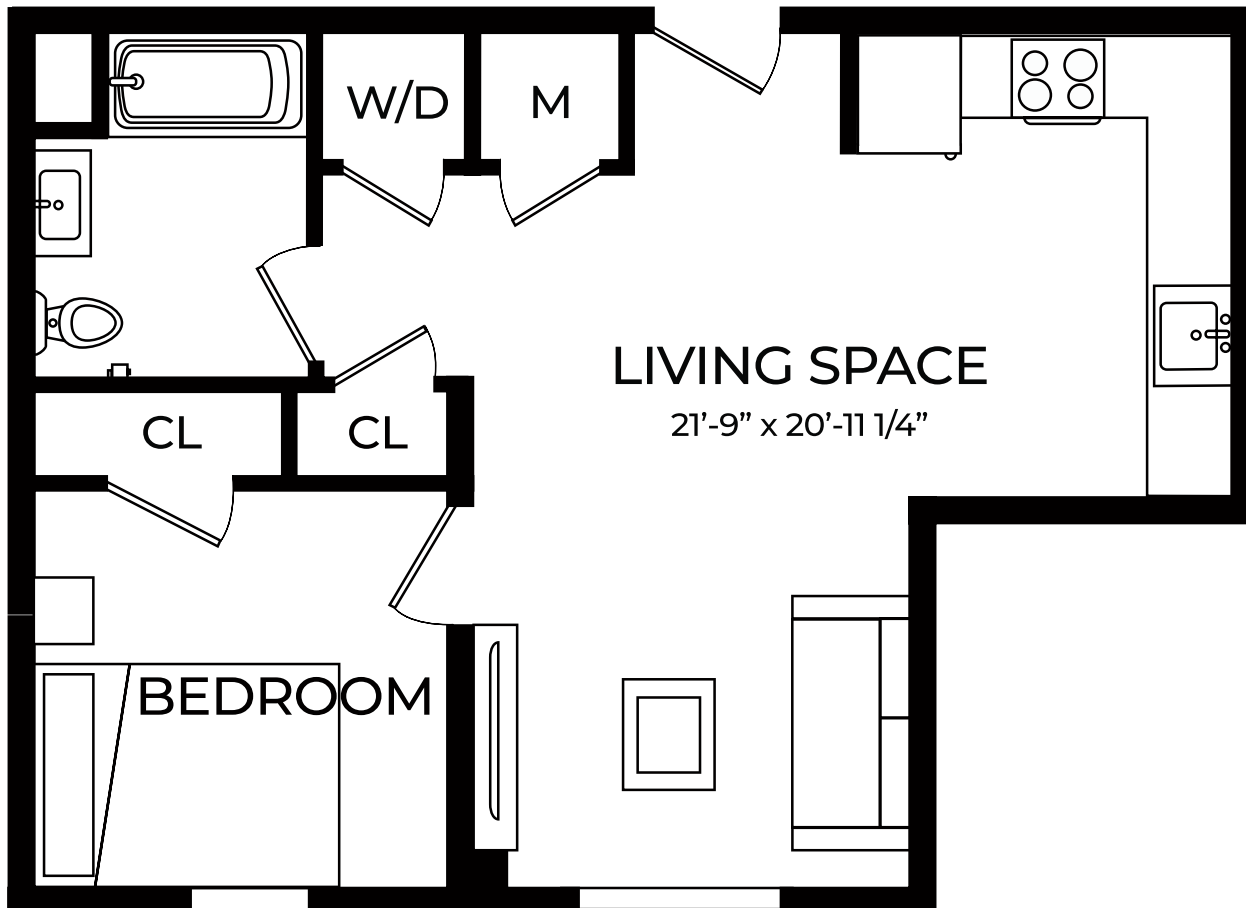

SUMMIT Orange Crossing

PEEK PROPERTIES

LINE 17

1 BEDROOM

1 BATHROOM

565 SF

49 South Day Street
Orange, NJ 07050
PEEKCP.COM
973.736.9600