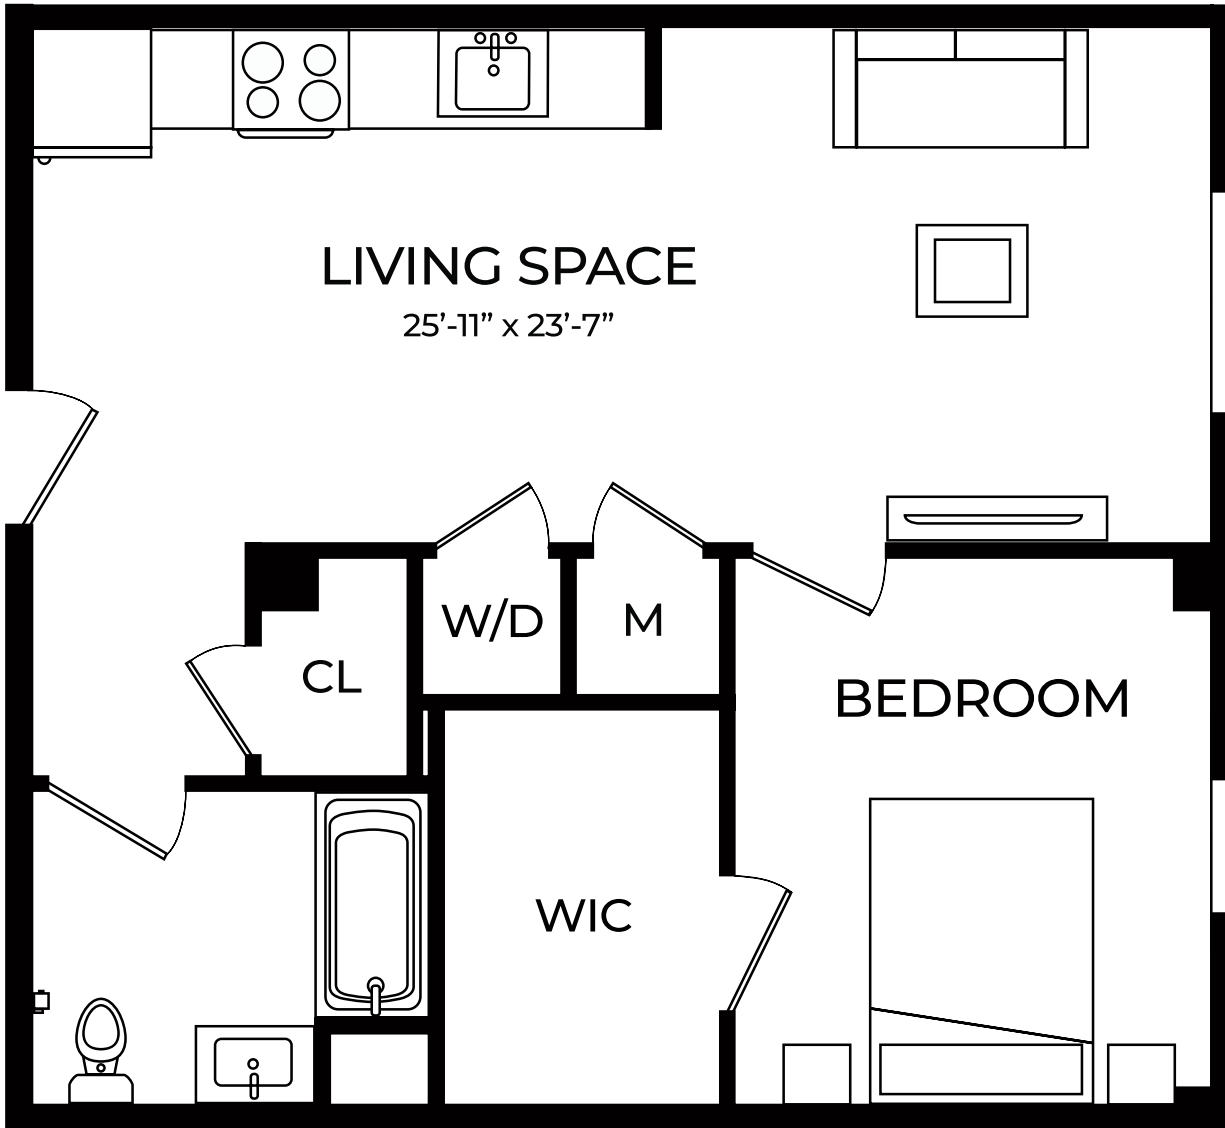

LINE 8

1 BEDROOM

1 BATHROOM

655 SF

49 South Day Street
Orange, NJ 07050
PEEKCP.COM
975.736.9600