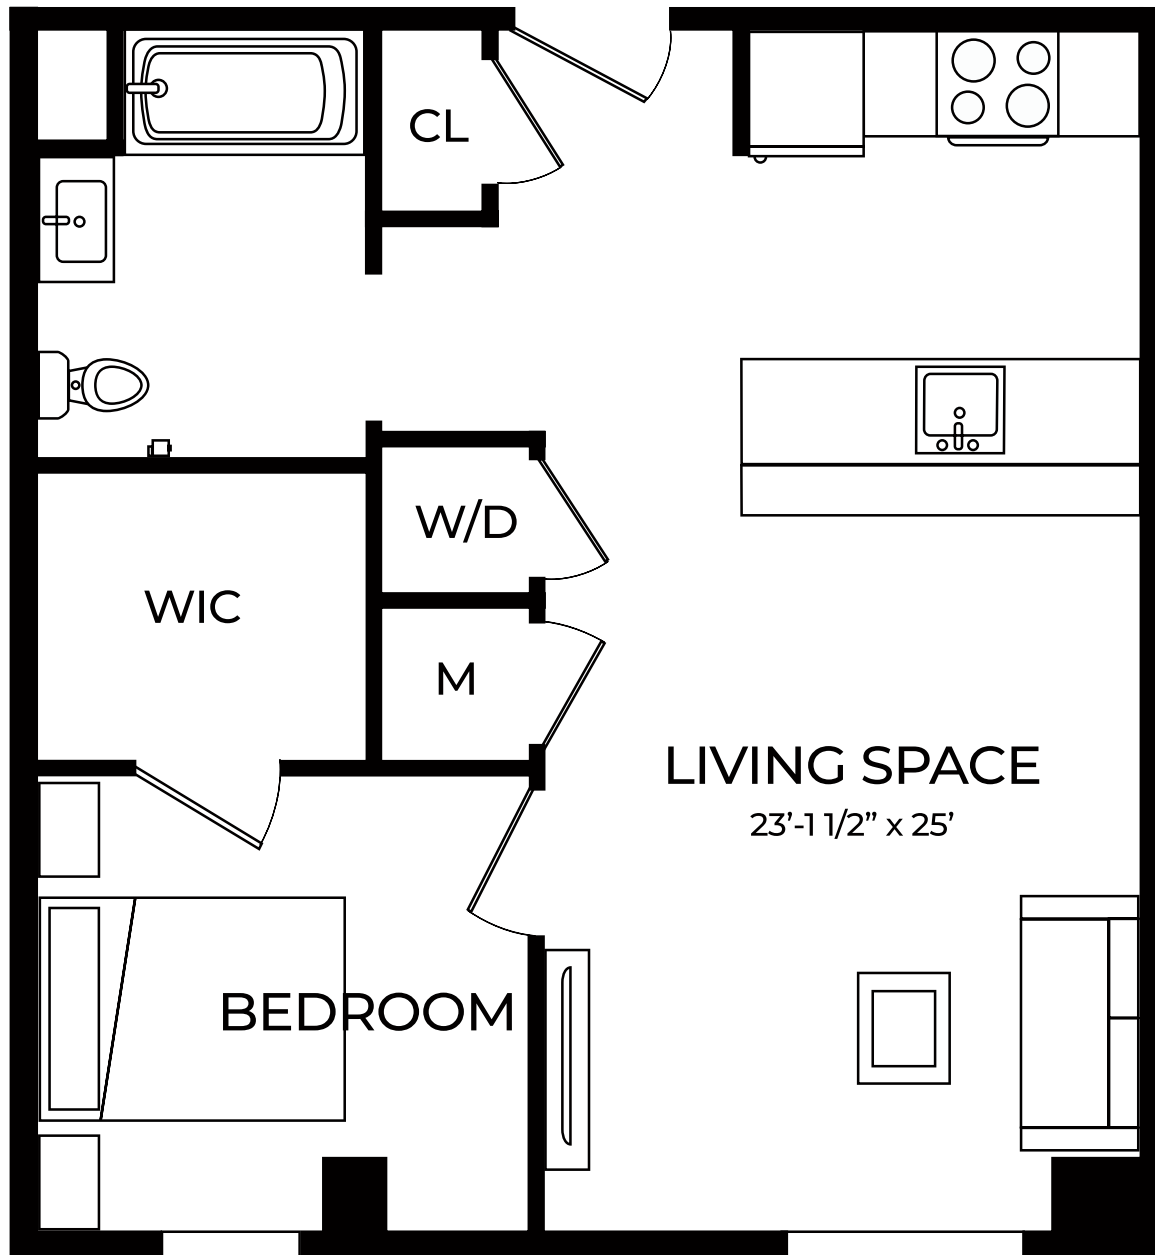

SUMMIT Orange Crossing

PEEK PROPERTIES

LINE 3

1 BEDROOM

1 BATHROOM

620 SF

49 South Day Street
Orange, NJ 07050
PEEKCP.COM
973.736.9600