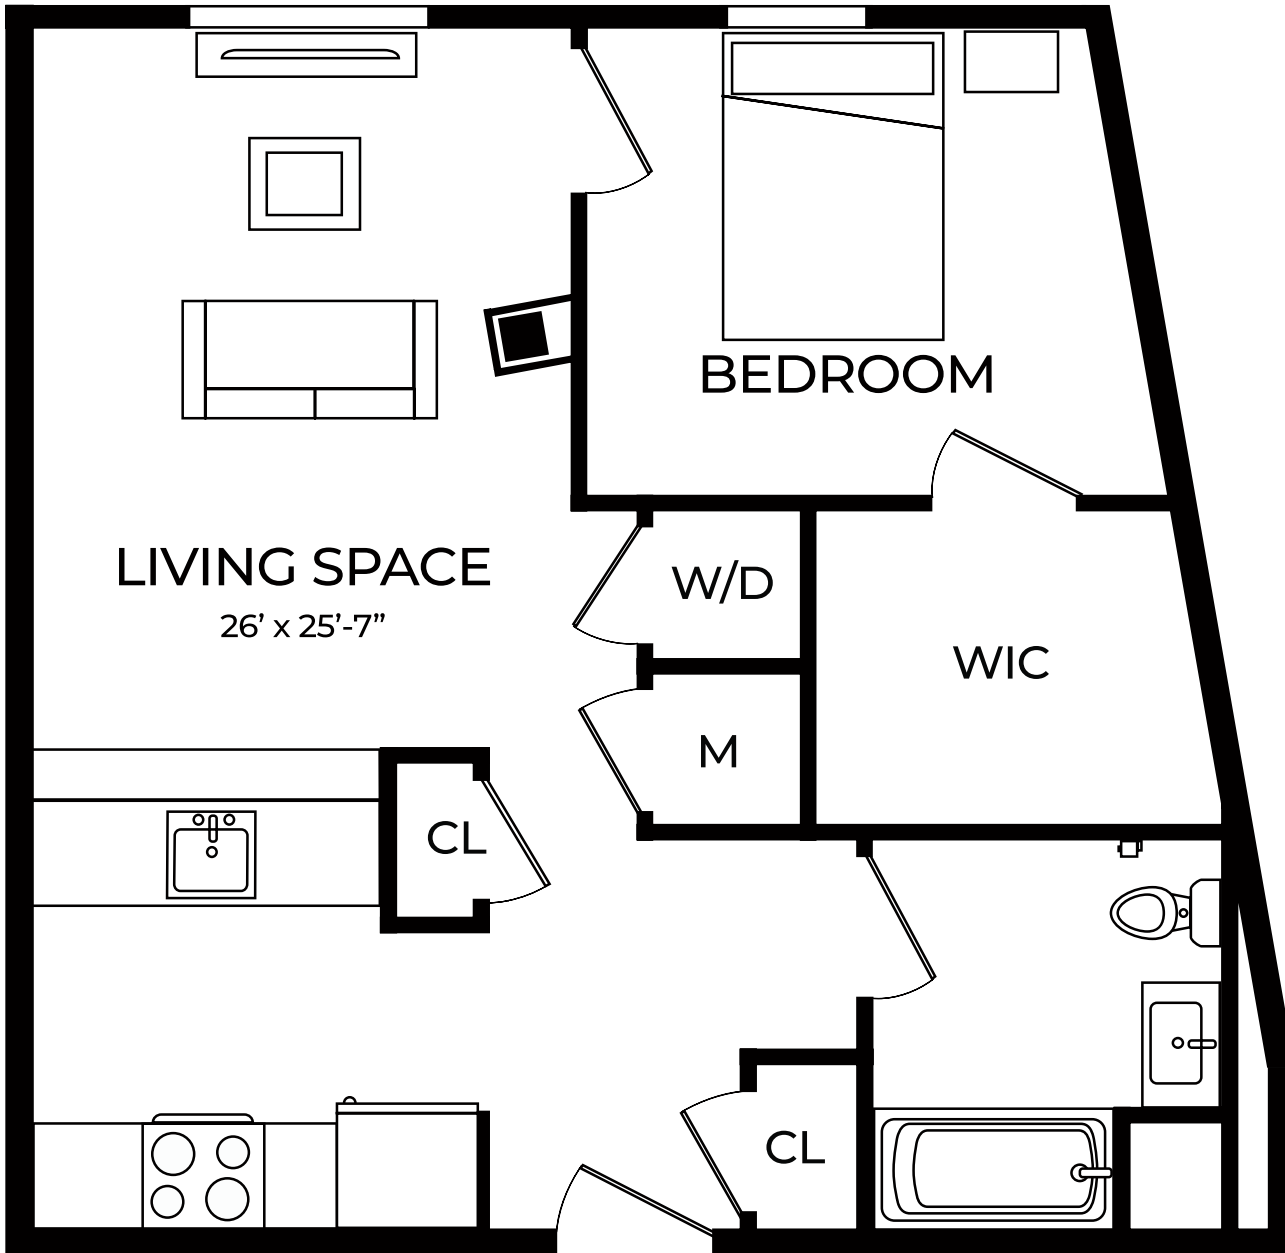

**LINE 4**

**1 BEDROOM**

**1 BATHROOM**

**640 SF**

49 South Day Street  
Orange, NJ 07050  
PEEKCP.COM  
973.736.9600